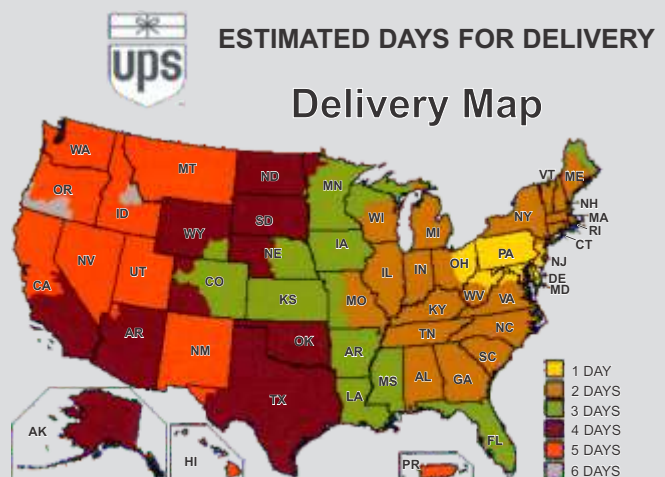

PRICING -All prices are subject to change without prior notification. Prices in this catalog DO NOT include the cost of postage and handling, which will be added at the time of shipping.

TERMS - All first time orders must be prepaid by check or credit card. We accept Visa, Mastercard, American Express and Discover cards. Open account status may be established with approved credit. All invoices must be paid within 30 days after receipt of merchandise. Customers who do not comply with these terms will be required to prepay for future orders.

SHIPPING - All orders will be shipped via United Parcel Service (UPS) or Postal Service (USPS). Please specify which carrier you prefer when ordering. UPS requires a street address. Normal UPS delivery times are shown at the bottom of this page. Next Day, 2nd Day Air or 3rd Day Air service is available from UPS for an additional charge.

CHECKING ORDERS - Upon receipt of your order, please take the time to check it immediately for accuracy. Although we make every effort to avoid errors, they can occur and early identification of the problem is important.

RETURNS - Proper authorization from our office must be obtained before returning merchandise regardless of the reason for the return.