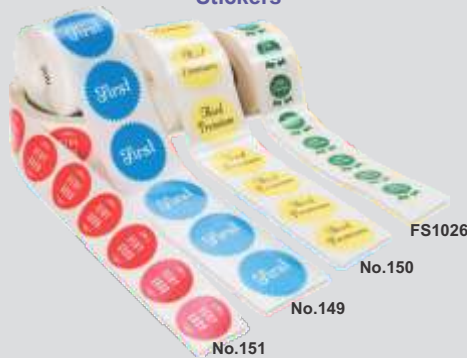

Stickers

Item #	Available Print	Size	Price
No. 151	Excellent (blue) - Very Good (red) - Good (green)	1-3/8"	8.82 per roll
No. 150	First through Fourth Premium	1-7/8"	9.78 per roll
No. 149	First through Fourth, Honorable Mention	1-7/8"	9.78 per roll
FS 1026	First through Fourth Premium	1-5/16" x 1-9/16"	9.78 per roll

100 stickers per roll
*Prices subject to change without prior notice

Drug Awareness Ribbons
available - please see our
website for designs and pricing.

School Stock Ribbons
available - please see our
website for designs and pricing