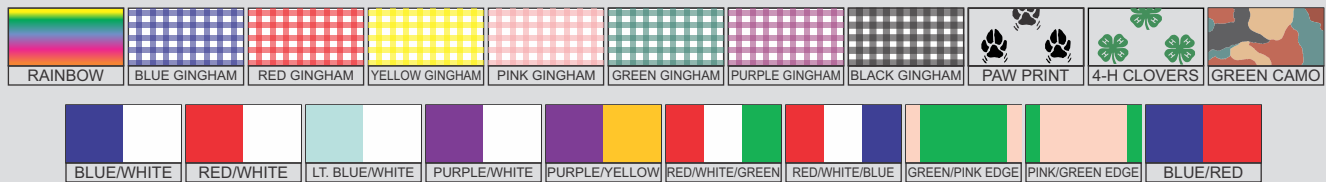

Ribbon Colors

Color swatches available upon request

*Actual finished colors may vary

Specialty Ribbon Colors

*Colors for representation only, actual finished color may vary

GOLD EDGE - AVAILABLE IN:
BLUE, RED, YELLOW, WHITE,
PINK, GREEN, PURPLE, BROWN,
MAROON, LT. BLUE, HUNTER,
LAVENDER

GALAXY EDGE - AVAILABLE IN:
WHITE, PURPLE, HUNTER,
BLACK

GRAY CAMO & SRC CAMO
AVAILABLE ONLY FOR
SIDE STREAMERS

Print Colors

*Actual finished colors may vary

Metallic

Matte

Submitting Artwork

Custom Dies (black and white only)